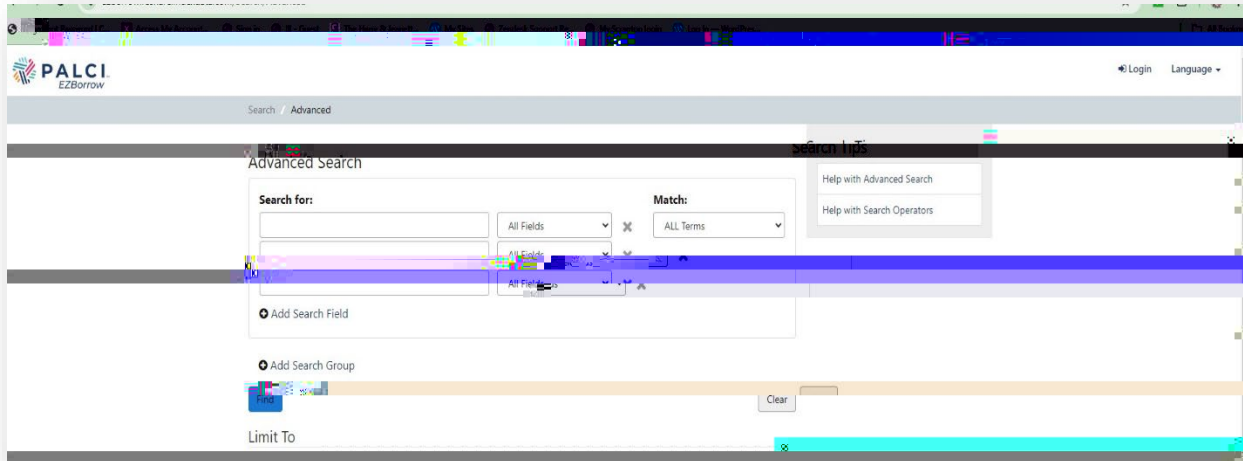

## The new "My Account" feature in PALCI/EZBorrow

A new "My Account" feature has been added to the EZBorrow search platform:

<https://ezborrow.reshare.indexdata.com>.

The basic "My Account" page is displayed in this example. Your page may look different based on your borrowing history.